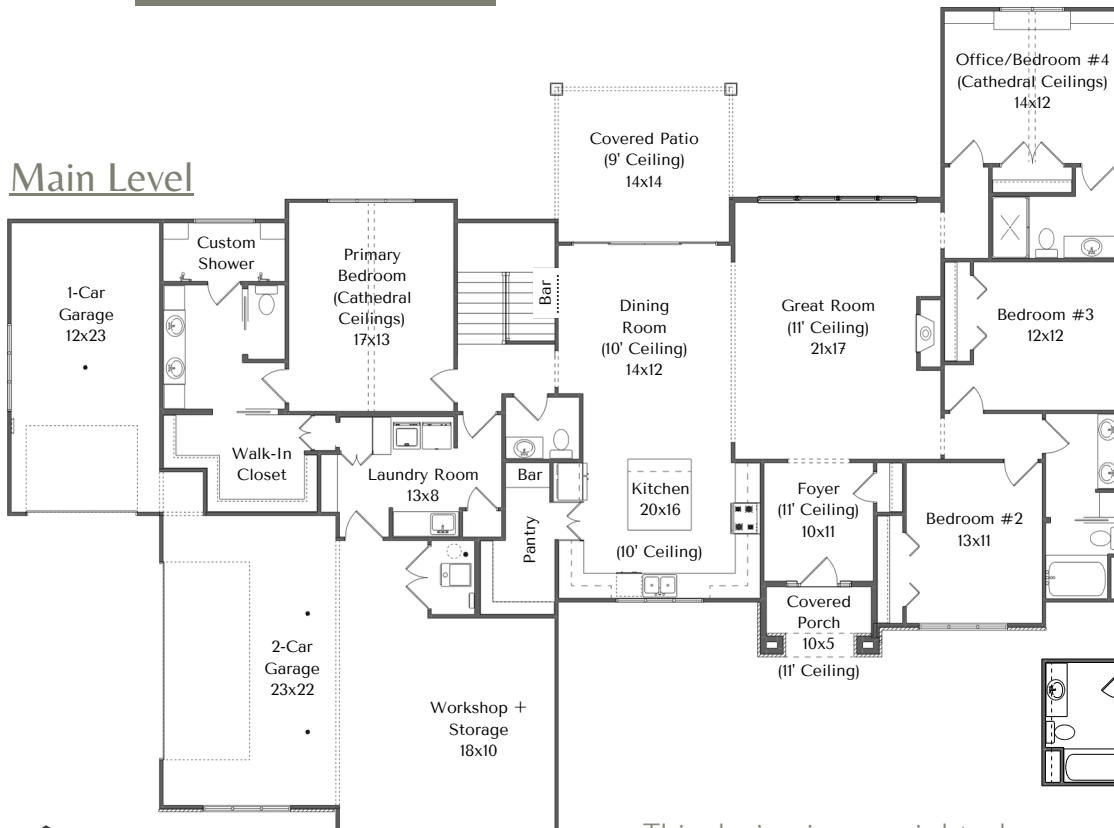

OLIVE + OAK
CUSTOM HOMES

HOLLAND 4 Bed + 4.5 Baths

Main Level

Living Area: 3,222 Sq Ft
Main Level: 2,554
Upper Level: 668
Garage: 1,030

Upper Level

This design is copyrighted.

260.285.0024 • OliveAndOakHomes.com