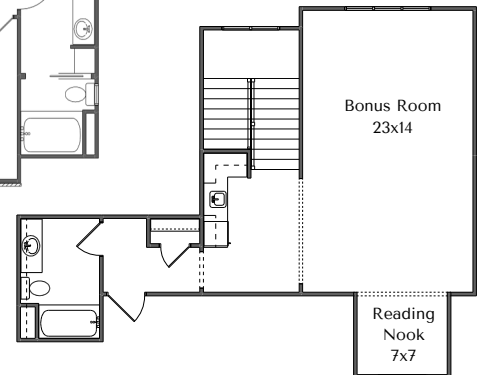

OLIVE + OAK
CUSTOM HOMES

HOLLAND 4 Bed + 4.5 Baths

Main Level

Living Area: 3,222 Sq Ft
Main Level: 2,554
Upper Level: 668
Garage: 1,030

Upper Level

This design is copyrighted.

260.285.0024 • OliveAndOakHomes.com