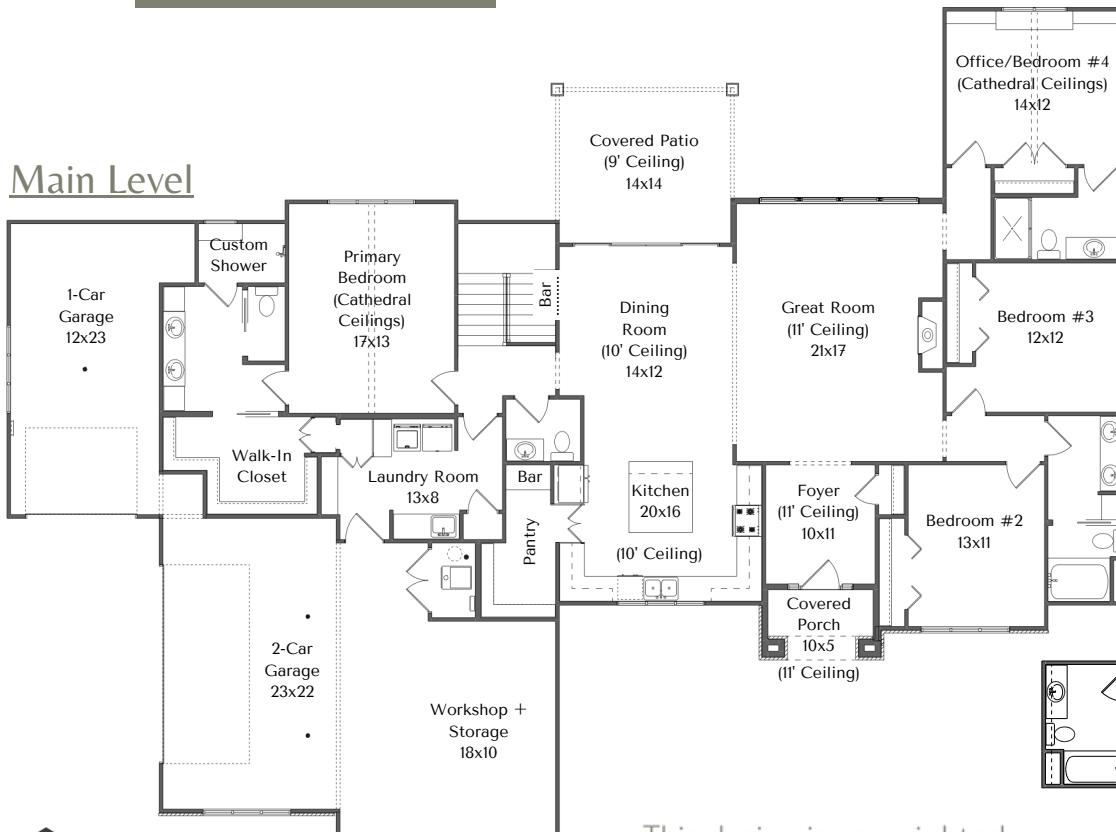

# HOLLAND 4 Bed + 4.5 Baths

## Main Level

Living Area: 3,222 Sq Ft  
Main Level: 2,554  
Upper Level: 668  
Garage: 1,030