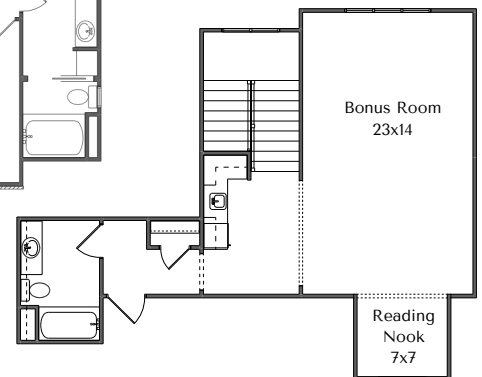

Upper Level

This design is copyrighted.

260.285.0024 • OliveAndOakHomes.com