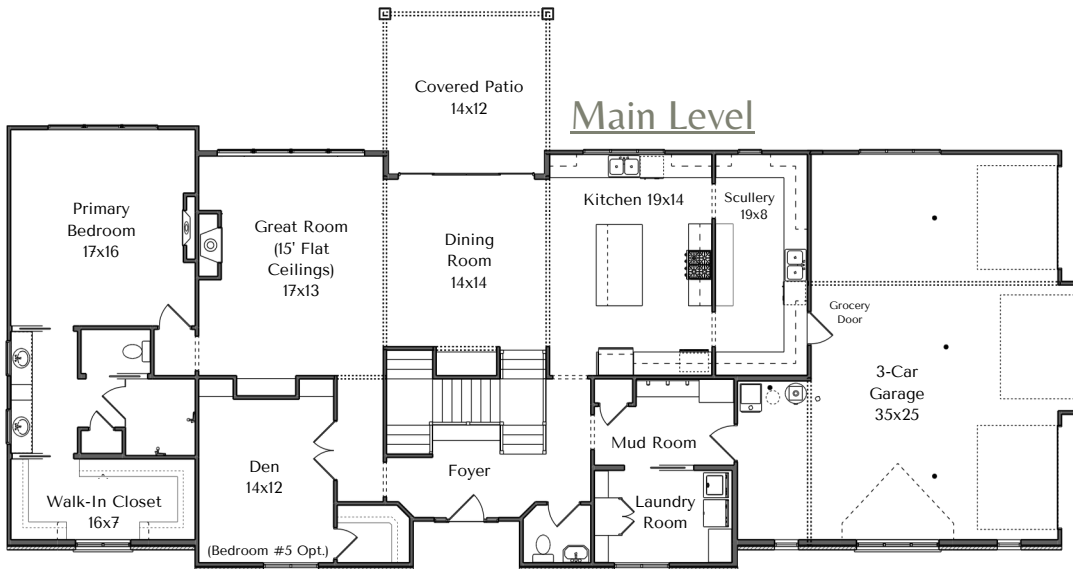

# ASPEN

4 Bed + 3.5 Baths

Living Area: 3,996 Sq Ft

Main Level: 2,344

Upper Level: 1,652

Garage: 866

This design is copyrighted.

260.285.0024 • OliveAndOakHomes.com