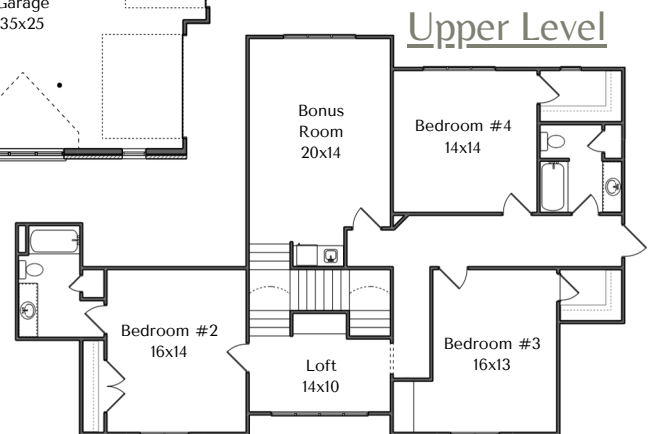

# ASPEN

4 Bed + 3.5 Baths

Living Area: 3,996 Sq Ft

Main Level: 2,344

Upper Level: 1,652

Garage: 866

This design is copyrighted.

260.285.0024 • OliveAndOakHomes.com